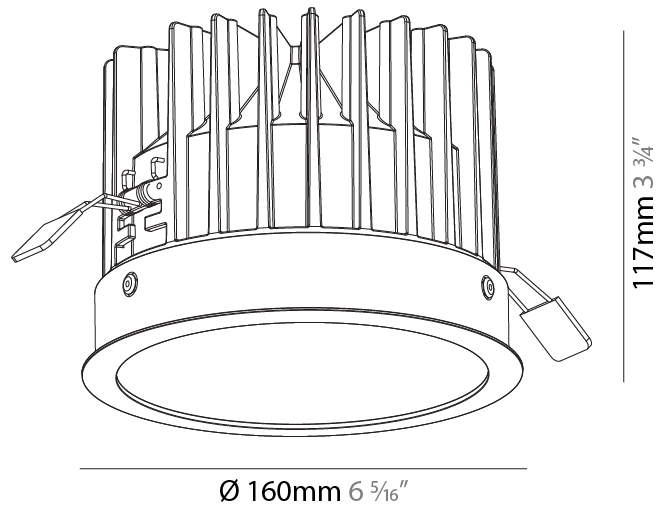

GENERAL

Series: Oiko
Subseries: Oiko Standard
Brand: Prolicht
Division: Architectural
Mounting Type: Recessed
Mounting Location: Ceiling
Subcategory: Downlight

PHYSICAL

Shape: Round
Diameter (mm): 160
Diameter (in): 6 ⁵/₁₆
Height (mm): 117
Height (in): 4 ⁵/₈
Ceiling Thickness (mm): 10 / 12.5 / 15
Ceiling Thickness (in): 3/8 or 1/2 or 9/16
Min. Recessing Depth (mm): 130
Min. Recessing Depth (in): 5 ¹/₈
Light Distribution: Downlight
Weight (kg): 0.98
Weight (lbs): 2.16
Fixture Finish: SSR / BKV / CWI / CRY / HAB / UFT / ITA / RUA / FTG / MYG / LOD / PUS / FRO / FUP / KIA / POP / BLS / SPG / MEY / GOH / GUM / CHC / COM / ABZ / JAG / OBR / MOS / ROR
Fixture Material: Aluminum Die Cast
Cut-out Measurements: D. - 155mm / 6 1/8"

ELECTRICAL

Lamp Type: LED (Zhaga Standard)
Input Wattage (W): 36.4
Total Output Wattage (W): 34
Dimming: Tri-Mode (Non-Dimming and Phase Dimming (120Vac only) and 0-10V Dimming)
Driver Included: No
Driver Location: Recessed Housing
Driver Type: Constant Current - Universal
Housing: See components
Input Voltage (V): 120 - 277
Constant Current (MA): 1050

LED

Number of LEDs: 1
Color Temperature (°K): 3000 / 3500 / 4000
Max. Delivered Lumen (lm): 2940 / 3061 / 3123
CRI: >90 CRI
Efficiency (%): 81 / 80 / 75
Lamp Life (hrs): 50000

OPTICAL

Reflector°: 17 / 30 / 50

RATINGS AND CERTIFICATIONS

Certified By: Certified for North American Standards
IP rating: IP20

PROJECT
TYPE
SPECIFIER
QUANTITY
DATE