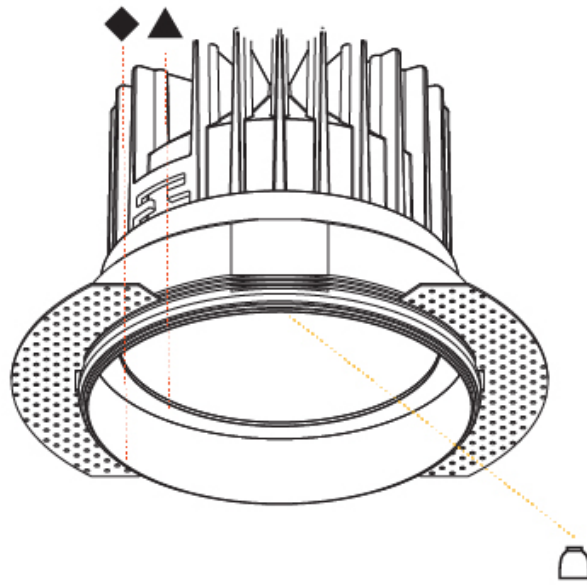

OIKO STANDARD TRIMLESS

A35436-

PROJECT

TYPE

SPECIFIER

QUANTITY

DATE

A