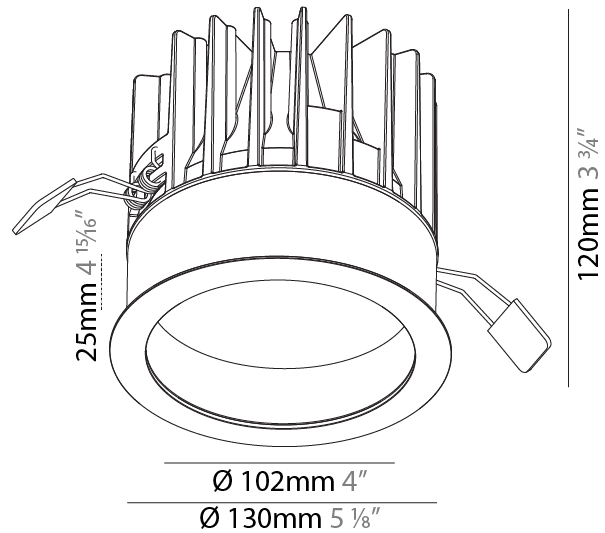

GENERAL

Series: Oiko
Subseries: Oiko Comfort
Brand: Prolight
Division: Architectural
Mounting Type: Recessed
Mounting Location: Ceiling
Subcategory: Downlight

PHYSICAL

Shape: Round
Diameter (mm): 130
Diameter (in): 5 1/8
Height (mm): 120
Height (in): 4 3/4
Ceiling Thickness (mm): 10 / 12.5 / 15
Ceiling Thickness (in): 3/8 or 1/2 or 9/16
Min. Recessing Depth (mm): 130
Min. Recessing Depth (in): 5 1/8
Light Distribution: Downlight
Weight (kg): 0.82
Weight (lbs): 1.81
Fixture Finish: SSR / BKV / CWI / CRY / HAB / UFT / ITA / RUA / FTG / MYG / LOD / PUS / FRO / FUP / KIA / POP / BLS / SPG / MEY / GOH / GUM / CHC / COM / ABZ / JAG / OBR / MOS / ROR
Fixture Material: Aluminum Die Cast
Cut-out Measurements: D. - 130mm / 5 1/8"

ELECTRICAL

Lamp Type: LED (Zhaga Standard)
Input Wattage (W): 28.6
Total Output Wattage (W): 26
Dimming: Tri-Mode (Non-Dimming and Phase Dimming (120Vac only) and 0-10V Dimming)
Driver Included: No
Driver Location: Recessed Housing
Driver Type: Constant Current - Universal
Housing: See components
Input Voltage (V): 120 - 277
Constant Current (MA): 700

LED

Number of LEDs: 1
Color Temperature (°K): 2700 / 3000 / 3500 / 4000
Max. Delivered Lumen (lm): 2282 / 2340 / 2436 / 2486
Nominal Lumen (lm): 3210 / 3290 / 34459 / 3530
CRI: >90 CRI
Lamp Life (hrs): 50000

OPTICAL

Reflector: 12 / 24 / 40

RATINGS AND CERTIFICATIONS

Certified By: Certified for North American Standards
IP rating: IP20